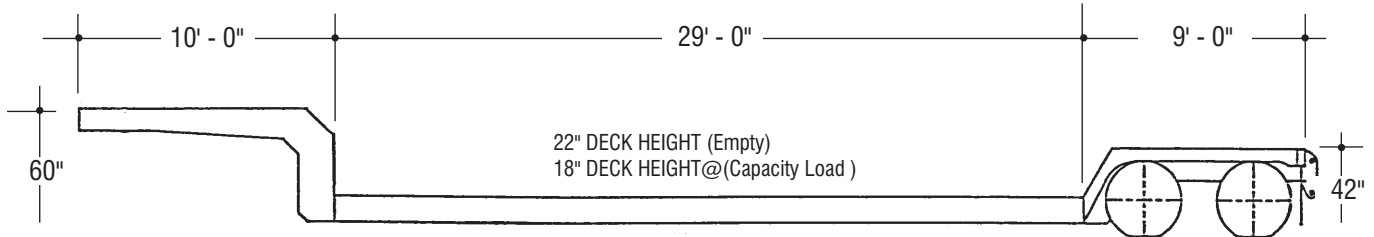

FLATBED

DROP DECK TANDEM AXLE

40 AND 50 TON DROP DECK TRI-AXLE

35 TON DOUBLE DROP TANDEM AXLE

48' CURTAINSIDE FLATBED

48' CURTAINSIDE DROPDECK

EXTENDIBLE FLATBED

EXTENDIBLE LOWBOY

RGN 35 TON EXTENDIBLE LOWBOY

EXTENDIBLE DROP DECK

45 TON GOLDHOFER

50 TON LOWBOY TANDEM OR TRI-AXLE

75 TON EXTENDIBLE DROP DECK