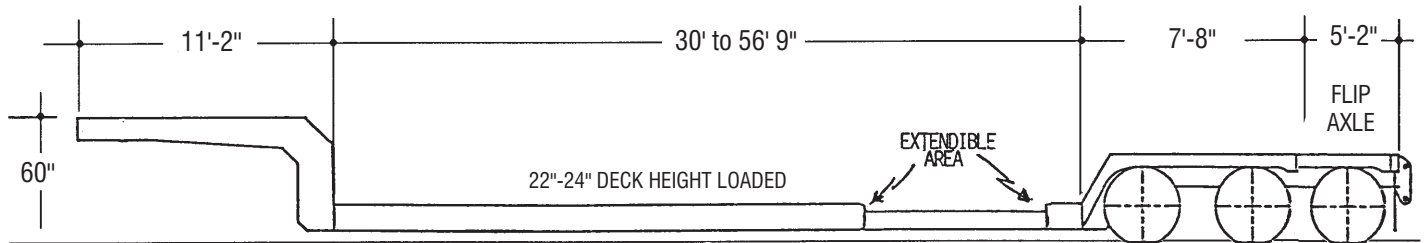

FLATBED

DROP DECK TANDEM AXLE

40 AND 50 TON DROP DECK TRI-AXLE

35 TON DOUBLE DROP TANDEM AXLE

48' CURTAINSIDE FLATBED

48' CURTAINSIDE DROPDECK

EXTENDIBLE FLATBED

EXTENDIBLE LOWBOY

RGN 35 TON EXTENDIBLE LOWBOY

EXTENDIBLE DROP DECK

45 TON GOLDHOFER

50 TON LOWBOY TANDEM OR TRI-AXLE

75 TON EXTENDIBLE DROP DECK