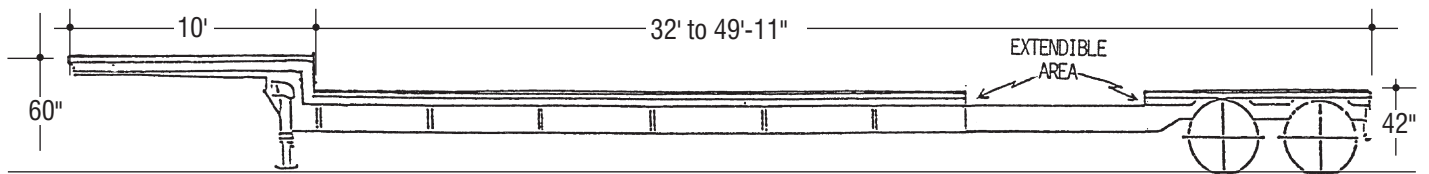

FLATBED

DROP DECK TANDEM AXLE

40 AND 50 TON DROP DECK TRI-AXLE

35 TON DOUBLE DROP TANDEM AXLE

48' CURTAINSIDE FLATBED

48' CURTAINSIDE DROPDECK

EXTENDIBLE FLATBED

EXTENDIBLE LOWBOY

RGN 35 TON EXTENDIBLE LOWBOY

EXTENDIBLE DROP DECK

45 TON GOLDHOFER

50 TON LOWBOY TANDEM OR TRI-AXLE

75 TON EXTENDIBLE DROP DECK