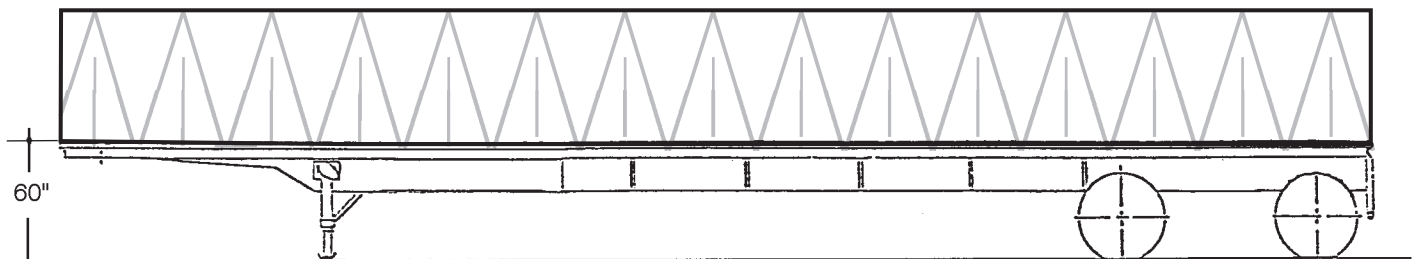

FLATBED

DROP DECK TANDEM AXLE

40 AND 50 TON DROP DECK TRI-AXLE

35 TON DOUBLE DROP TANDEM AXLE

48' CURTAINSIDE FLATBED

48' CURTAINSIDE DROPDECK

EXTENDIBLE FLATBED

EXTENDIBLE LOWBOY

RGN 35 TON EXTENDIBLE LOWBOY

EXTENDIBLE DROP DECK

45 TON GOLDHOFER

50 TON LOWBOY TANDEM OR TRI-AXLE

75 TON EXTENDIBLE DROP DECK