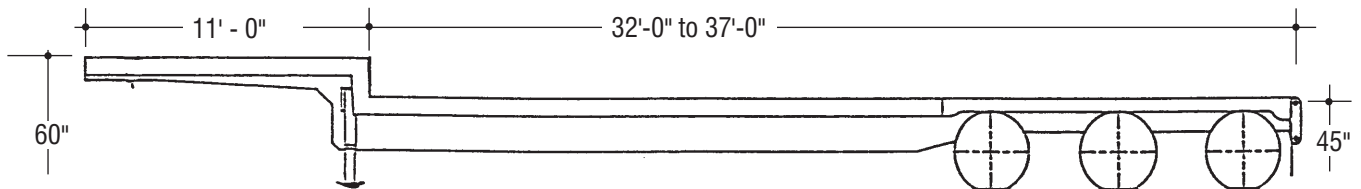

FLATBED

DROP DECK TANDEM AXLE

40 AND 50 TON DROP DECK TRI-AXLE

35 TON DOUBLE DROP TANDEM AXLE

48' CURTAINSIDE FLATBED

48' CURTAINSIDE DROPDECK

EXTENDIBLE FLATBED

EXTENDIBLE LOWBOY

RGN 35 TON EXTENDIBLE LOWBOY

EXTENDIBLE DROP DECK

45 TON GOLDHOFER

50 TON LOWBOY TANDEM OR TRI-AXLE

75 TON EXTENDIBLE DROP DECK