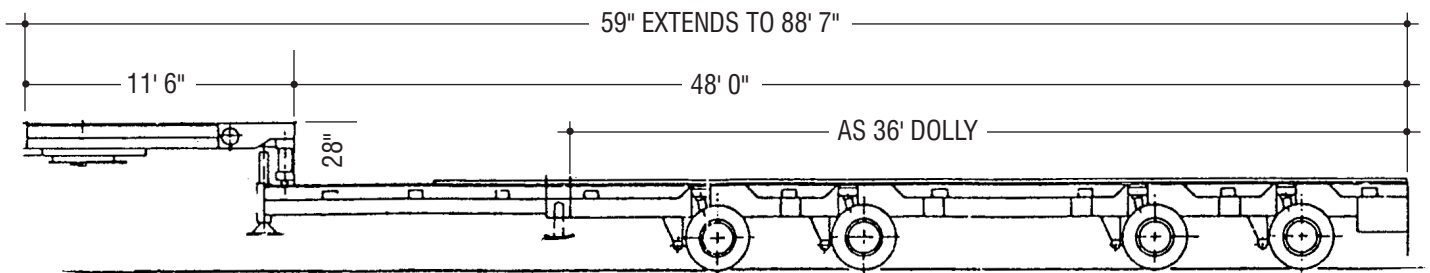

FLATBED

DROP DECK TANDEM AXLE

40 AND 50 TON DROP DECK TRI-AXLE

35 TON DOUBLE DROP TANDEM AXLE

48' CURTAINSIDE FLATBED

48' CURTAINSIDE DROPDECK

EXTENDIBLE FLATBED

EXTENDIBLE LOWBOY

RGN 35 TON EXTENDIBLE LOWBOY

EXTENDIBLE DROP DECK

45 TON GOLDHOFER

50 TON LOWBOY TANDEM OR TRI-AXLE

75 TON EXTENDIBLE DROP DECK