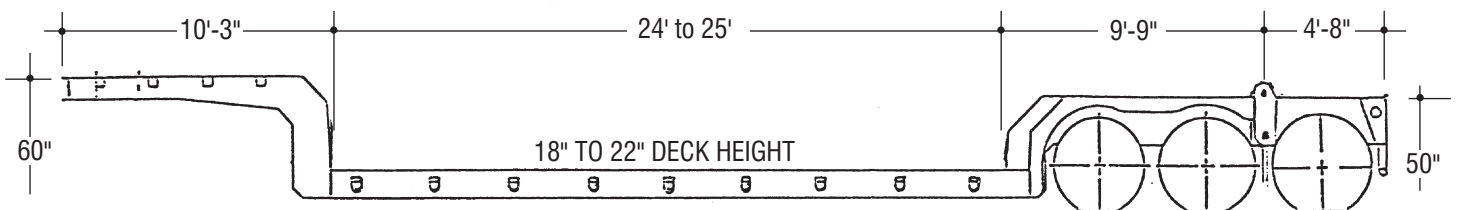

FLATBED

DROP DECK TANDEM AXLE

40 AND 50 TON DROP DECK TRI-AXLE

35 TON DOUBLE DROP TANDEM AXLE

48' CURTAINSIDE FLATBED

48' CURTAINSIDE DROPDECK

EXTENDIBLE FLATBED

EXTENDIBLE LOWBOY

RGN 35 TON EXTENDIBLE LOWBOY

EXTENDIBLE DROP DECK

45 TON GOLDHOFER

50 TON LOWBOY TANDEM OR TRI-AXLE

75 TON EXTENDIBLE DROP DECK