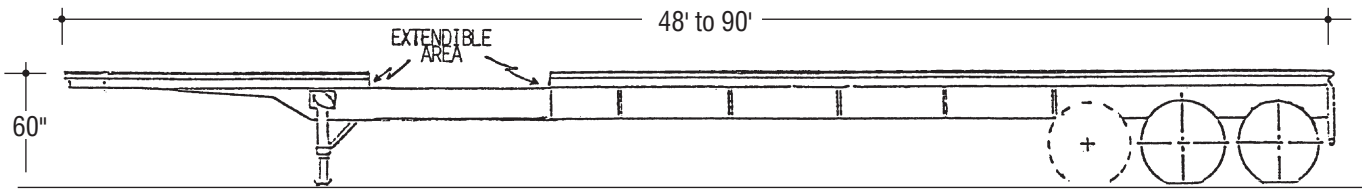

FLATBED

DROP DECK TANDEM AXLE

40 AND 50 TON DROP DECK TRI-AXLE

35 TON DOUBLE DROP TANDEM AXLE

48' CURTAINSIDE FLATBED

48' CURTAINSIDE DROPDECK

EXTENDIBLE FLATBED

EXTENDIBLE LOWBOY

RGN 35 TON EXTENDIBLE LOWBOY

EXTENDIBLE DROP DECK

45 TON GOLDHOFER

50 TON LOWBOY TANDEM OR TRI-AXLE

75 TON EXTENDIBLE DROP DECK