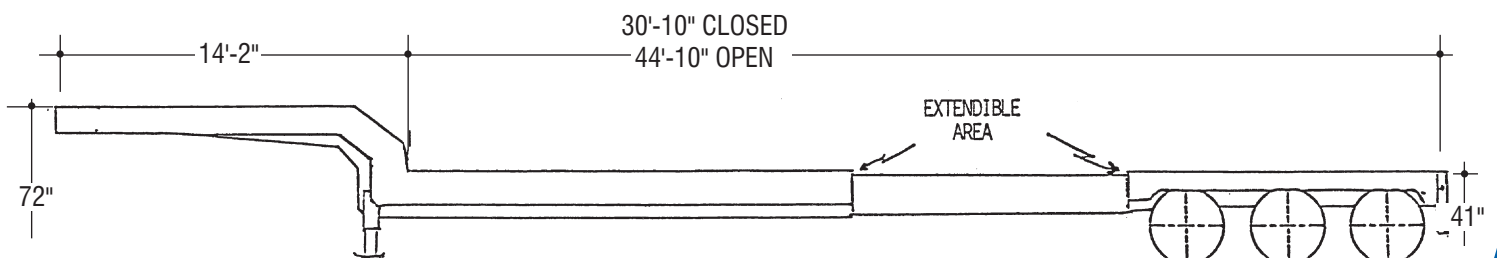

FLATBED

DROP DECK TANDEM AXLE

40 AND 50 TON DROP DECK TRI-AXLE

35 TON DOUBLE DROP TANDEM AXLE

48' CURTAINSIDE FLATBED

48' CURTAINSIDE DROPDECK

EXTENDIBLE FLATBED

EXTENDIBLE LOWBOY

RGN 35 TON EXTENDIBLE LOWBOY

EXTENDIBLE DROP DECK

45 TON GOLDHOFER

50 TON LOWBOY TANDEM OR TRI-AXLE

75 TON EXTENDIBLE DROP DECK