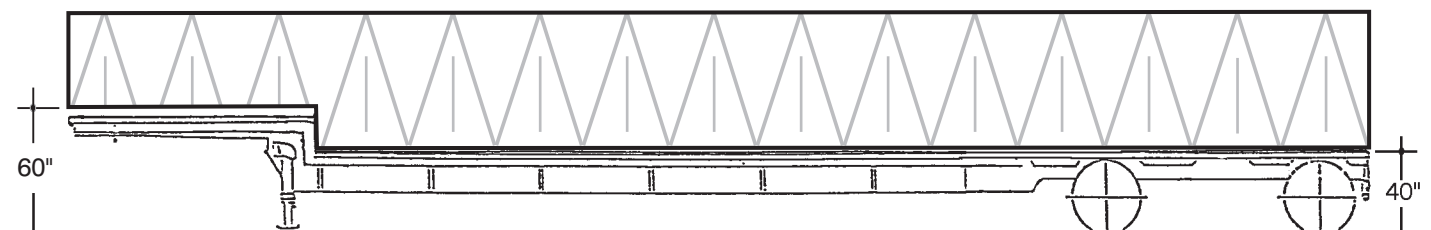

FLATBED

DROP DECK TANDEM AXLE

40 AND 50 TON DROP DECK TRI-AXLE

35 TON DOUBLE DROP TANDEM AXLE

48' CURTAINSIDE FLATBED

48' CURTAINSIDE DROPDECK

EXTENDIBLE FLATBED

EXTENDIBLE LOWBOY

RGN 35 TON EXTENDIBLE LOWBOY

EXTENDIBLE DROP DECK

45 TON GOLDHOFER

50 TON LOWBOY TANDEM OR TRI-AXLE

75 TON EXTENDIBLE DROP DECK