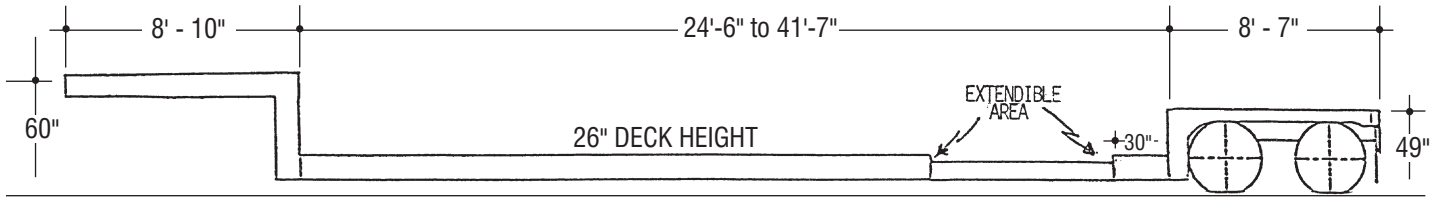

FLATBED

DROP DECK TANDEM AXLE

40 AND 50 TON DROP DECK TRI-AXLE

35 TON DOUBLE DROP TANDEM AXLE

48' CURTAINSIDE FLATBED

48' CURTAINSIDE DROPDECK

EXTENDIBLE FLATBED

EXTENDIBLE LOWBOY

RGN 35 TON EXTENDIBLE LOWBOY

EXTENDIBLE DROP DECK

45 TON GOLDHOFER

50 TON LOWBOY TANDEM OR TRI-AXLE

75 TON EXTENDIBLE DROP DECK