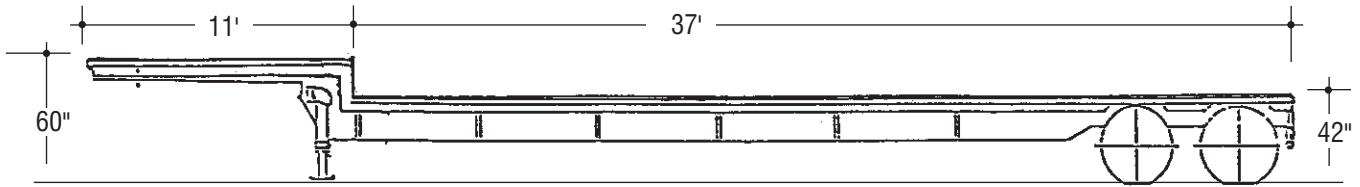

FLATBED

DROP DECK TANDEM AXLE

40 AND 50 TON DROP DECK TRI-AXLE

35 TON DOUBLE DROP TANDEM AXLE

48' CURTAINSIDE FLATBED

48' CURTAINSIDE DROPDECK

EXTENDIBLE FLATBED

EXTENDIBLE LOWBOY

RGN 35 TON EXTENDIBLE LOWBOY

EXTENDIBLE DROP DECK

45 TON GOLDHOFER

50 TON LOWBOY TANDEM OR TRI-AXLE

75 TON EXTENDIBLE DROP DECK