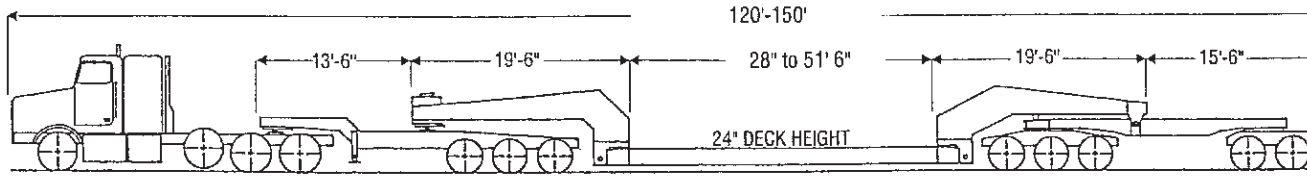

65 TON MULTI AXLE TRAILER

70 TON MULTI AXLE TRAILER

75 TON MULTI AXLE TRAILER

80 TON MULTI AXLE TRAILER

80 TON MULTI AXLE TRAILER

80 TON DEPRESSED WELL TRAILER

100 TON MULTI AXLE TRAILER

150 TON MULTI AXLE TRAILER

150 and 160 TON 18' WIDE DUAL LANE TRANSPORTER 16" AND 24" DECK HEIGHT