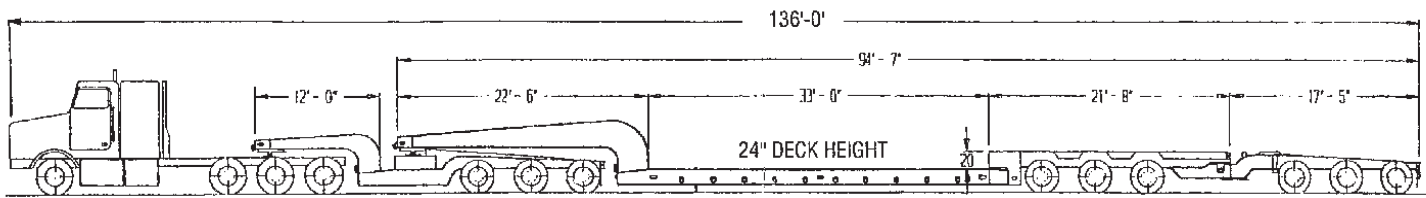

65 TON MULTI AXLE TRAILER

70 TON MULTI AXLE TRAILER

75 TON MULTI AXLE TRAILER

80 TON MULTI AXLE TRAILER

80 TON MULTI AXLE TRAILER

80 TON DEPRESSED WELL TRAILER

100 TON MULTI AXLE TRAILER

150 TON MULTI AXLE TRAILER

150 and 160 TON 18' WIDE DUAL LANE TRANSPORTER 16" AND 24" DECK HEIGHT