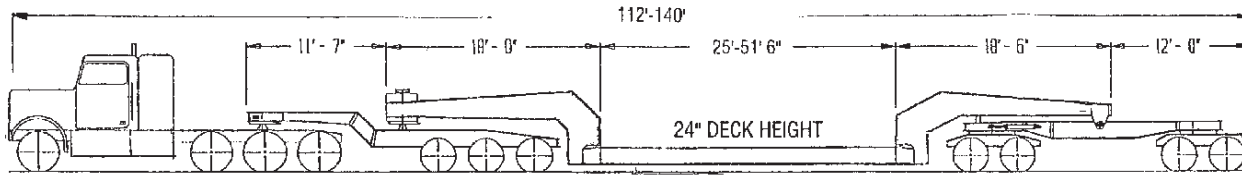

65 TON MULTI AXLE TRAILER

70 TON MULTI AXLE TRAILER

75 TON MULTI AXLE TRAILER

80 TON MULTI AXLE TRAILER

80 TON MULTI AXLE TRAILER

80 TON DEPRESSED WELL TRAILER

100 TON MULTI AXLE TRAILER

150 TON MULTI AXLE TRAILER

150 and 160 TON 18' WIDE DUAL LANE TRANSPORTER 16" AND 24" DECK HEIGHT