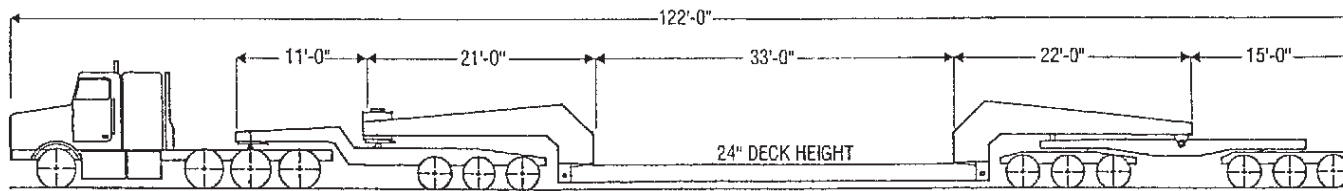

65 TON MULTI AXLE TRAILER

70 TON MULTI AXLE TRAILER

75 TON MULTI AXLE TRAILER

80 TON MULTI AXLE TRAILER

80 TON MULTI AXLE TRAILER

80 TON DEPRESSED WELL TRAILER

100 TON MULTI AXLE TRAILER

150 TON MULTI AXLE TRAILER

150 and 160 TON 18' WIDE DUAL LANE TRANSPORTER 16" AND 24" DECK HEIGHT